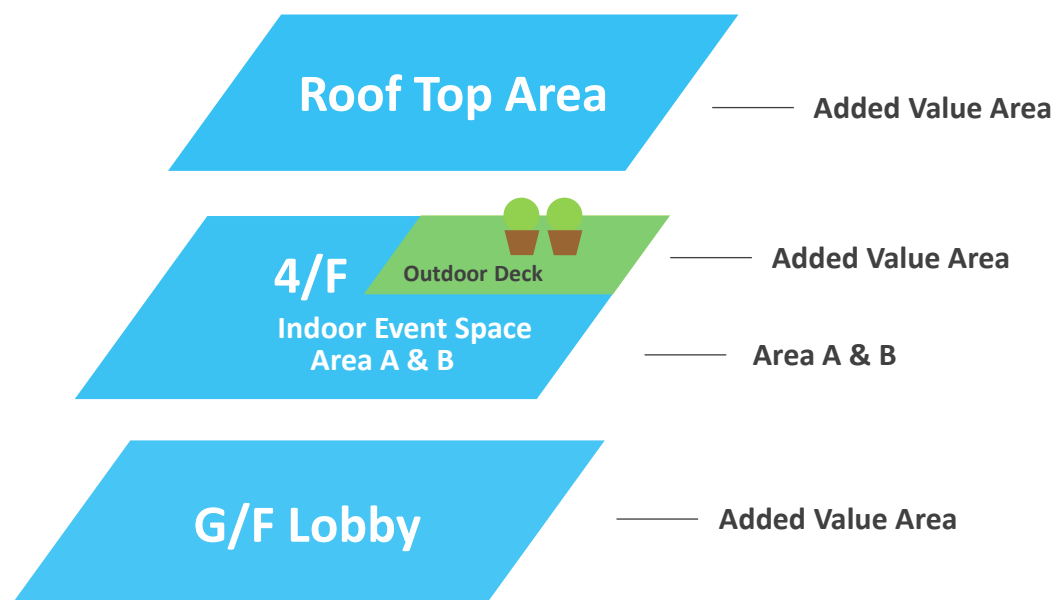

Area B: Hobby Zone

- Equipped Kitchen with wet pantry & catering corner
- High tables and chairs

Multi-Function Room

- Capacity: 8-10 people
- 32" HD TV for video
- Free Wi-Fi
- Chairs & Desks
- Cold & Hot Water
- Professional on-site event support

Added Value Areas

Areas	Per Session 9am to 1pm / 2pm to 6pm / 7pm to 10pm	With AV Equipment
4/F Outdoor deck	HK\$1,800	HK\$2,800
G/F Lobby	HK\$2,800	HK\$3,800
Roof top area	HK\$4,800	HK\$5,800

Extra hour: HK\$2,000 per hour before or after the booking time.
Value added services such as catering are available upon request.

T: 3691 9911 / 3691 9999

4/F FLOOR PLAN

BUILDING PLAN

T: 3691 9911 / 3691 9999

LOCATION MAP

(5 minutes walking distance from Wong Chuk Hang MTR Exit B)

01 環匯廣場 Global Trade Square

02 如心南灣海景酒店 (L'Hotel)