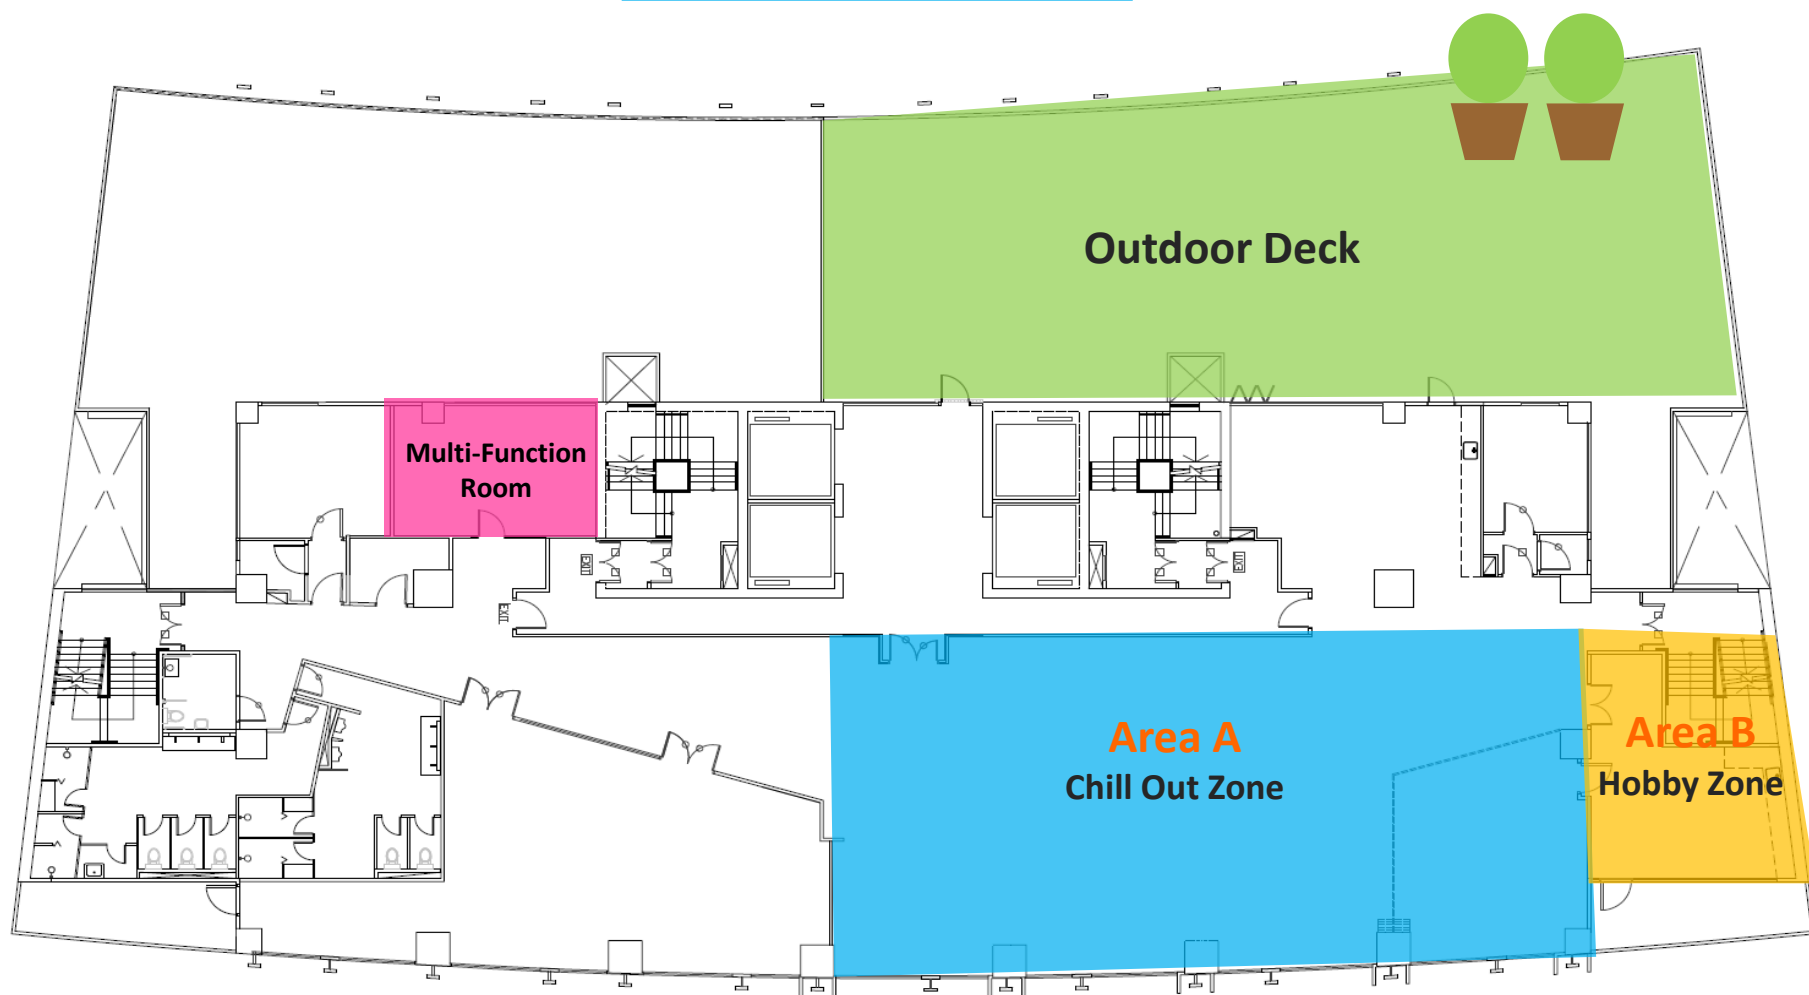

4/F FLOOR PLAN